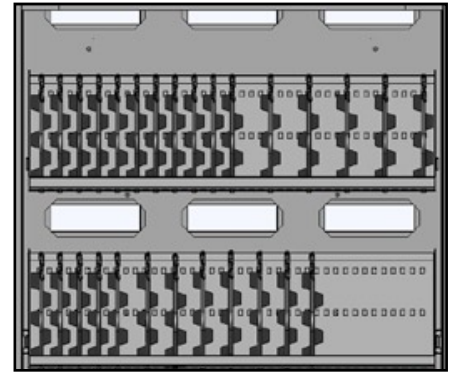

Nimble

Small Footprint &
Easy to Manuever

Reliable

Lifetime frame warranty

Anywhere 

Your Authorized Reseller:

Configuration made easy!

Capacity	
Standard: 1 1/8" width	40
Wide: 1 5/8" width	28
Ultra Wide: 2 1/4" width	20
Fitment	
Device Dividers	Adjustable
iPad / Tablet	✓
11.6" Chromebook	✓
13.3" Chromebook	✓
14" Chromebook	✓
Security	
3-point Keyed Lock with Padlock Flange	✓
All Metal Construction	✓
Features & Functionality	
Removable Baskets	✓
Sliding Shelves	✓
Teacher's Drawer	✓
Wheel size (in)	5"
Electrical	
Internal Outlets	40
Intelli-Timer	✓
External Outlets	✓
Replaceable Power Cord	✓
Warranty	
Lifetime Frame	✓
2 Year Electrical	✓
Specifications	
Height	43 1/2"
Width	36 3/4"
Depth	23 7/8"
Weight (lbs, estimate)	275

User-Configurable Adjustable Device Dividers

3 Mode Intelli-Timer

Directional Locking

Full Swivel

2 Directional Casters:
Tracks Straight or Swivels Anywhere

Removable AC Adapter Baskets

Powered Locking Teacher's Drawer