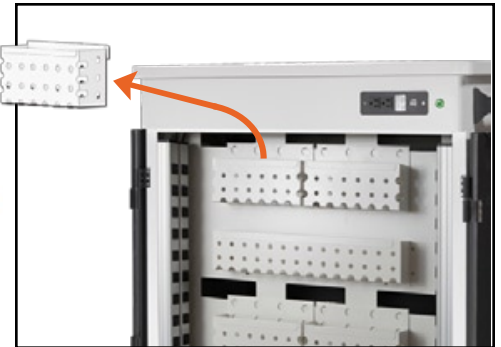

Nimble

Small Footprint &
Easy to Manuever

Reliable

Lifetime frame warranty

Anywhere 

Your Authorized Reseller:

Configuration made easy!

Capacity	
Standard: 1 1/8" width	40
Wide: 1 5/8" width	28
Ultra Wide: 2 1/4" width	20
Fitment	
Device Dividers	Adjustable
iPad / Tablet	✓
11.6" Chromebook	✓
13.3" Chromebook	✓
14" Chromebook	✓
Security	
3-point Keyed Lock with Padlock Flange	✓
All Metal Construction	✓
Features & Functionality	
Removable Baskets	✓
Sliding Shelves	✓
Teacher's Drawer	✓
Wheel size (in)	5"
Electrical	
Internal Outlets	40
Intelli-Timer	✓
External Outlets	✓
Replaceable Power Cord	✓
Warranty	
Lifetime Frame	✓
2 Year Electrical	✓
Specifications	
Height	43 1/2"
Width	36 3/4"
Depth	23 7/8"
Weight (lbs, estimate)	275

User-Configurable Adjustable Device Dividers

3 Mode Intelli-Timer

Directional Locking

Full Swivel

2 Directional Casters:
Tracks Straight or Swivels Anywhere

Removable AC Adapter Baskets

Powered Locking Teacher's Drawer