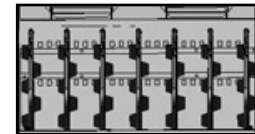

Your Authorized Reseller:

Configuration made easy!

Capacity	
Standard: 1 1/8" width	16
Wide: 1 5/8" width	10
Ultra Wide: 2 1/4" width	8
Fitment	
Device Dividers	Adjustable
iPad / Tablet	✓
11.6" Chromebook	✓
13.3" Chromebook	✓
14" Chromebook	✓
15.6" Laptop	✓
17" Laptop	✓
Security	
Keyed Lock & Padlock Flange	✓
All Metal Construction	✓
Features & Functionality	
Removable Top Panel	✓
Retractable Doors	✓
Electrical	
Internal Outlets	16
Cooling Fans	✓
Replaceable Power Cord	✓
Warranty	
Lifetime Frame	✓
2 Year Electrical	✓
Specifications	
Height	16 1/4"
Width	30 1/4"
Depth	17 3/4"
Weight (lbs, estimate)	77

User-Configurable Adjustable Device Dividers