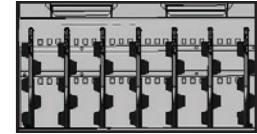

Your Authorized Reseller:

Configuration made easy!

Capacity	
Standard: 1 1/8" width	12
Wide: 1 5/8" width	8
Ultra Wide: 2 1/4" width	6
Fitment	
Device Dividers	Adjustable
iPad / Tablet	✓
11.6" Chromebook	✓
13.3" Chromebook	✓
14" Chromebook	✓
15.6" Laptop	✓
17" Laptop	✓
Security	
Keyed Lock & Padlock Flange	✓
All Metal Construction	✓
Features & Functionality	
Removable Top Panel	✓
Retractable Doors	✓
Electrical	
Internal Outlets	12
Cooling Fans	✓
Replaceable Power Cord	✓
Warranty	
Lifetime Frame	✓
2 Year Electrical	✓
Specifications	
Height	16 1/4"
Width	24 1/2"
Depth	17 3/4"
Weight (lbs, estimate)	57

User-Configurable Adjustable Device Dividers