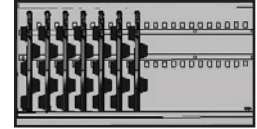

Your Authorized Reseller:

Configuration made easy!

Capacity	
Standard: 1 1/8" width	12
Wide: 1 5/8" width	8
Ultra Wide: 2 1/4" width	6
Fitment	
Device Dividers	Adjustable
iPad / Tablet	✓
11.6" Chromebook	✓
13.3" Chromebook	✓
14" Chromebook	✓
15.6" Laptop	✓
17" Laptop	✓
Security	
Keyed Lock & Padlock Flange	✓
All Metal Construction	✓
Features & Functionality	
Removable Top Panel	✓
Retractable Doors	✓
Electrical	
Internal Outlets	12
Cooling Fans	✓
Replaceable Power Cord	✓
Warranty	
Lifetime Frame	✓
2 Year Electrical	✓
Specifications	
Height	16 1/4"
Width	24 1/2"
Depth	17 3/4"
Weight (lbs, estimate)	57

User-Configurable Adjustable Device Dividers