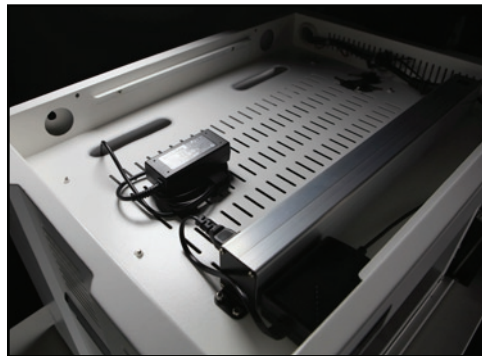

Adjustable Width Dividers with
 Cable Management

Durable

All Metal Construction
 with Retracting Doors

Efficient

Removable Top Panel
 for Faster Initial Setup

Secure

3-point Locking Doors
 with Padlock Flange

Functional

Depth Adjustment up to 17"

Space-Saving

Small Footprint Design
 Easily Fits on a Desk

Reliable

Lifetime frame warranty

Your Authorized Reseller:

Configuration made easy!

User-Configurable Adjustable Device Dividers

Removable Top Panel for AC Adapters

Internal Cooling Fan

Doors in Open Position

Doors Slide into Cabinet